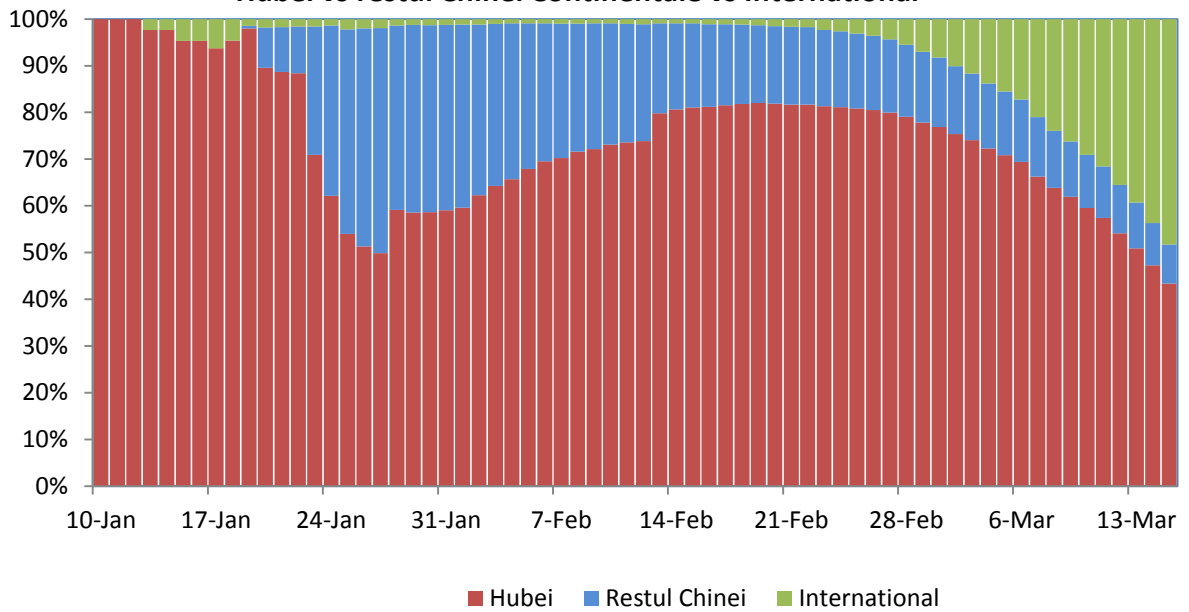

Pondere zilnica a cazurilor confirmate cumulate de infectii cu coronavirus (COVID-19) Hubei vs restul Chinei Continentale vs International